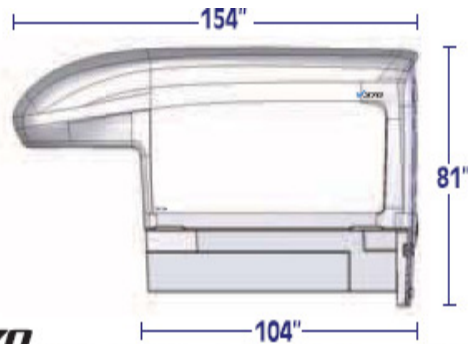

# GMC Sierra

**V-370**

8' bed - Weight: 860 lbs - Internal volume: 370 c.f

### The V-370 Mobile Workshop Provides:

- Superior construction backed by 10 year limited Warranty
- More than 370 cubic feet of usable volume
- Versatility, designed for your specific application
- Significant savings in equipment replacement costs
- Improved fuel economy & reduced carbon footprint
- Ergonomically designed to provide convenient access to capsule contents
- Custom front spoiler/rain gutter specific to each truck application for a perfect functional fit of your Workshop Capsule