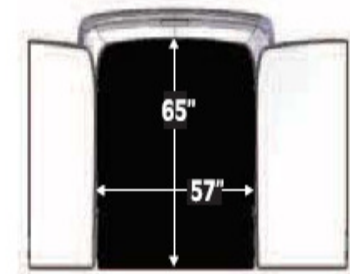

# GMC Sierra

**V-370**

8' bed - Weight: 860 lbs - Internal volume: 370 c.f

### The V-370 Mobile Workshop Provides:

- Superior construction backed by 10 year limited Warranty
- More than 370 cubic feet of usable volume
- Versatility, designed for your specific application
- Significant savings in equipment replacement costs
- Improved fuel economy & reduced carbon footprint
- Ergonomically designed to provide convenient access to capsule contents
- Custom front spoiler/rain gutter specific to each truck application for a perfect functional fit of your Workshop Capsule